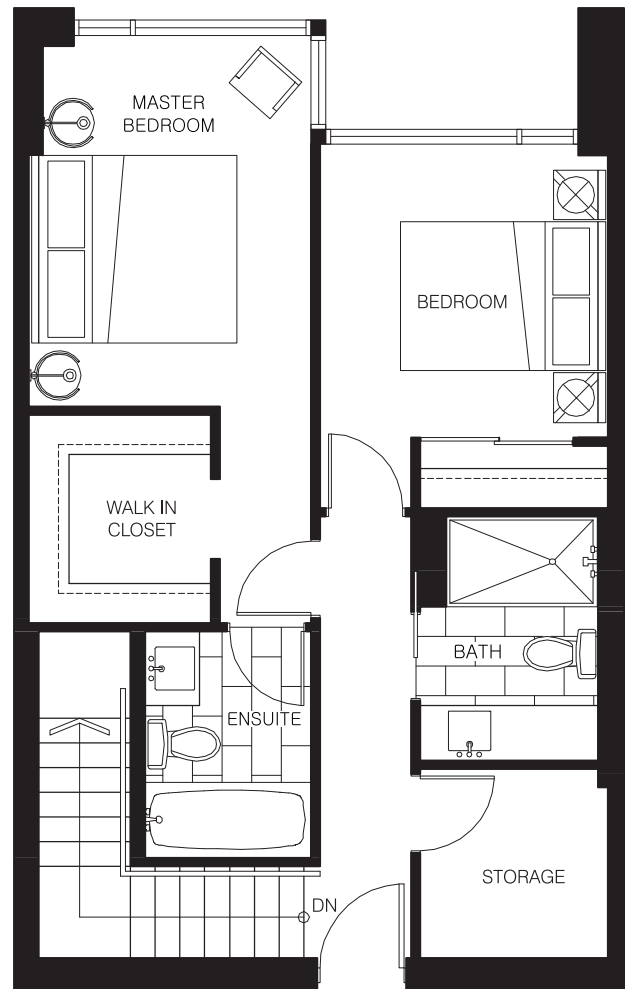

# Town Home

APPROX. 1,200 SQ. FT.

**LOWER FLOOR:**

**UPPER FLOOR:**