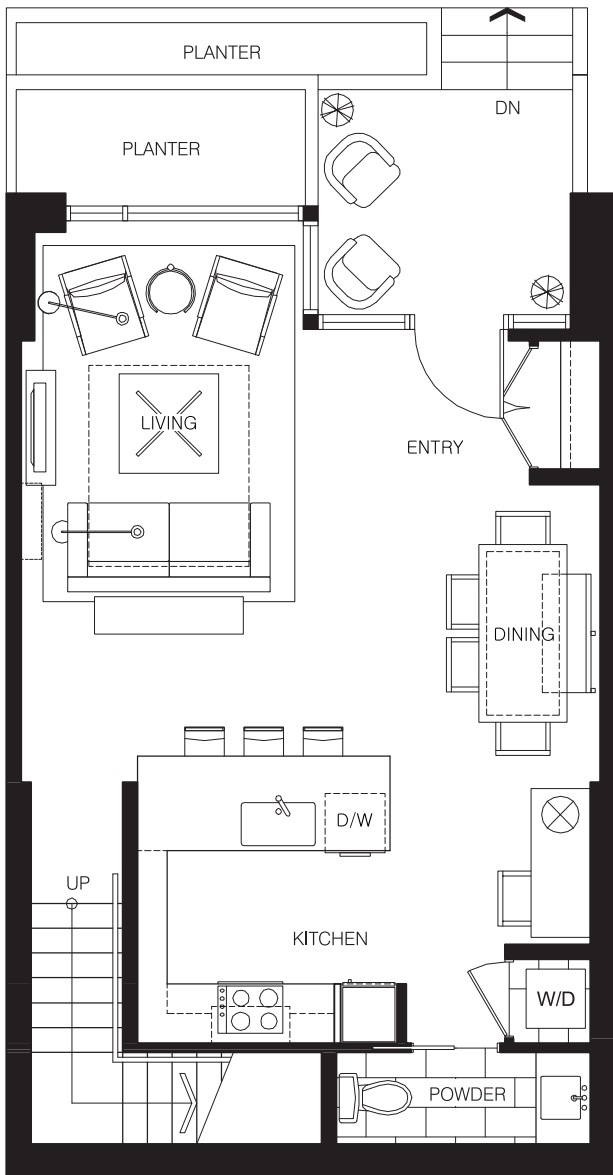

# Town Home

APPROX. 1,200 SQ. FT.

**LOWER FLOOR:**

**UPPER FLOOR:**